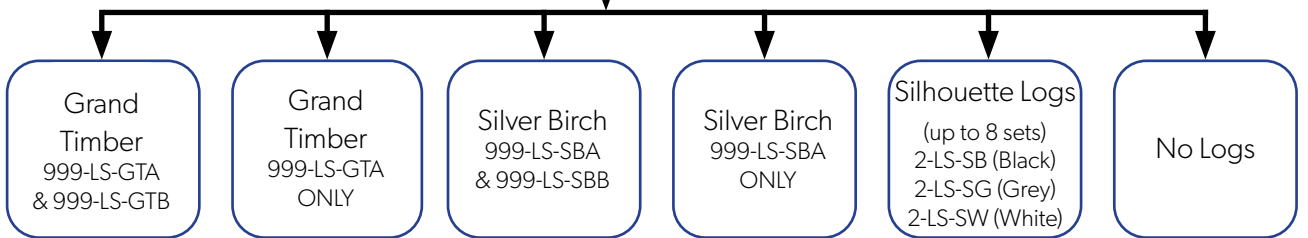

62-DVTE46CN-1 KōJIN 62

Barrier
(must pick one)

62-BS
62-FSGPB

Premium Clear View Barrier Screen
Grandview Park Black Front

Panel Set
(must pick one)

62-BRPL-MBS
62-BRPL-RG
62-BRPL-ALG
62-BRPL-LCB

Midnight Black Steel
Eternal Flame Reflective Ceramic Glass
Appalachian LedgeStone Grey
Lost Coast Black

I.H.E.A.T.
(optional)

999-IHT-540
999-IHT-51212
999-IHT-54012

See IHEAT Flow Chart for further details

Log Set
Options
(must pick one)

See the Media Installation Manual for more information