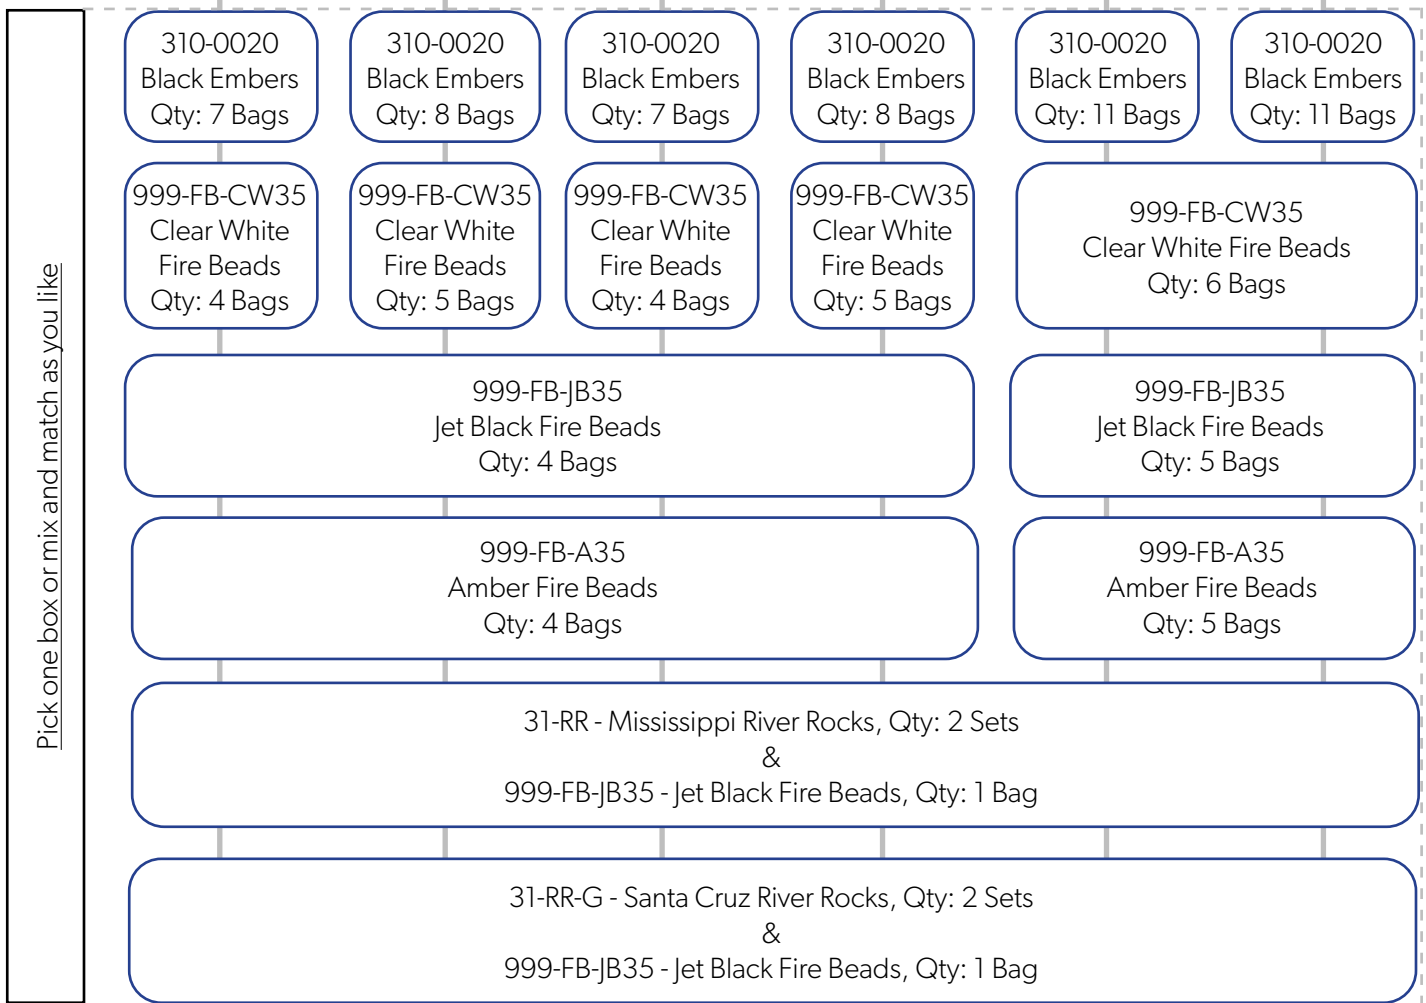

62-DVTE46CN-1 KōJIN 62

Barrier
(must pick one)

62-BS
62-FSGPB

Premium Clear View Barrier Screen
Grandview Park Black Front

Panel Set
(must pick one)

62-BRPL-MBS
62-BRPL-RG
62-BRPL-ALG
62-BRPL-LCB

Midnight Black Steel
Eternal Flame Reflective Ceramic Glass
Appalachian LedgeStone Grey
Lost Coast Black

I.H.E.A.T.
(optional)

999-IHT-540
999-IHT-51212
999-IHT-54012

See IHEAT Flow Chart for further details

Log Set
Options
(must pick one)

See the Media Installation Manual for more information