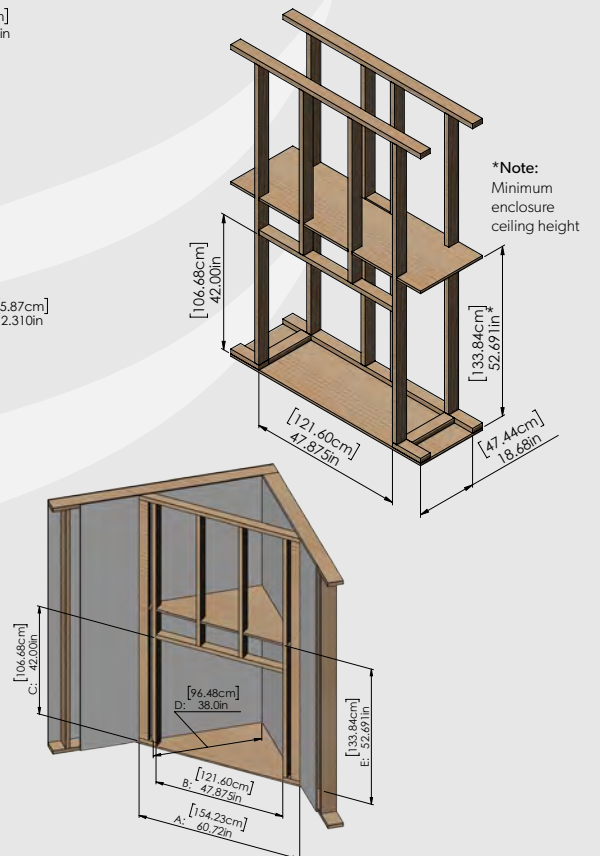

37-LS-WW2
Weathered Wood Log Set

37-LS-GT2
Grand Timber Log Set

Sereno 37 shown with Appalachian LedgeStone Grey Panel Set, Grand Timber Log Set, & Arched Hemlock Valley Doors.

FIREPLACE DIMENSIONS

FRAMING DIMENSIONS