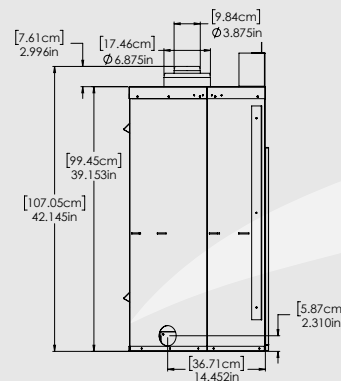

FIREPLACE DIMENSIONS

Front

Left Side

Top

Right Side

FRAMING DIMENSIONS

For more dimensions and installation information see the installation, operation, and maintenance manual.

IHEAT