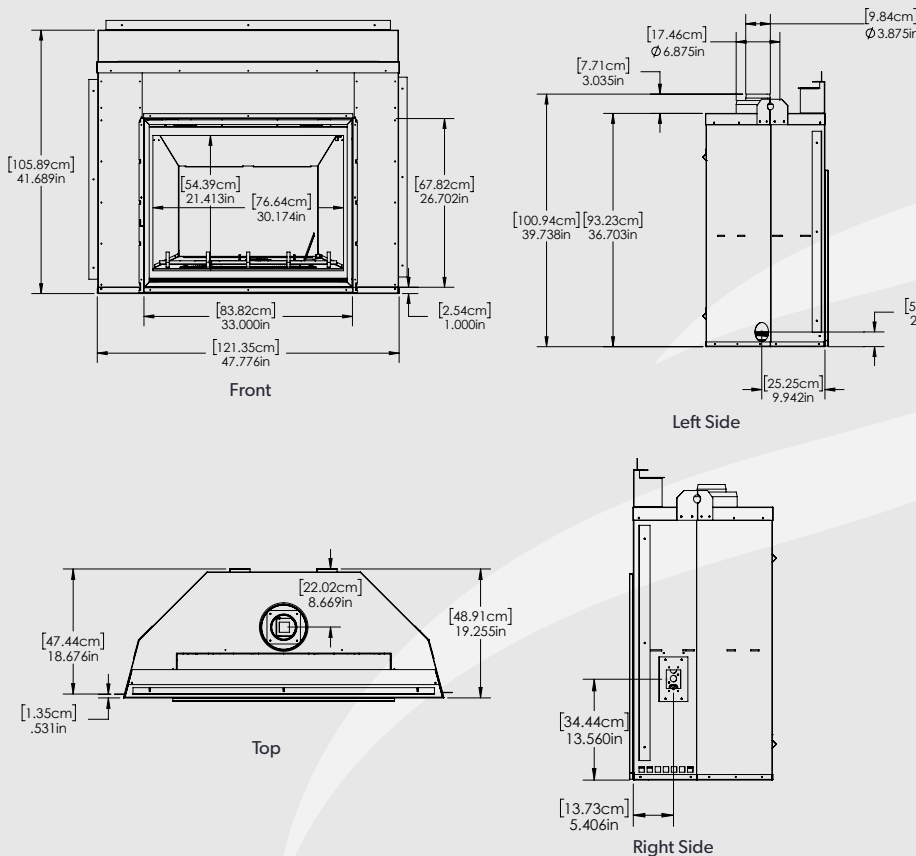

FIREPLACE DIMENSIONS