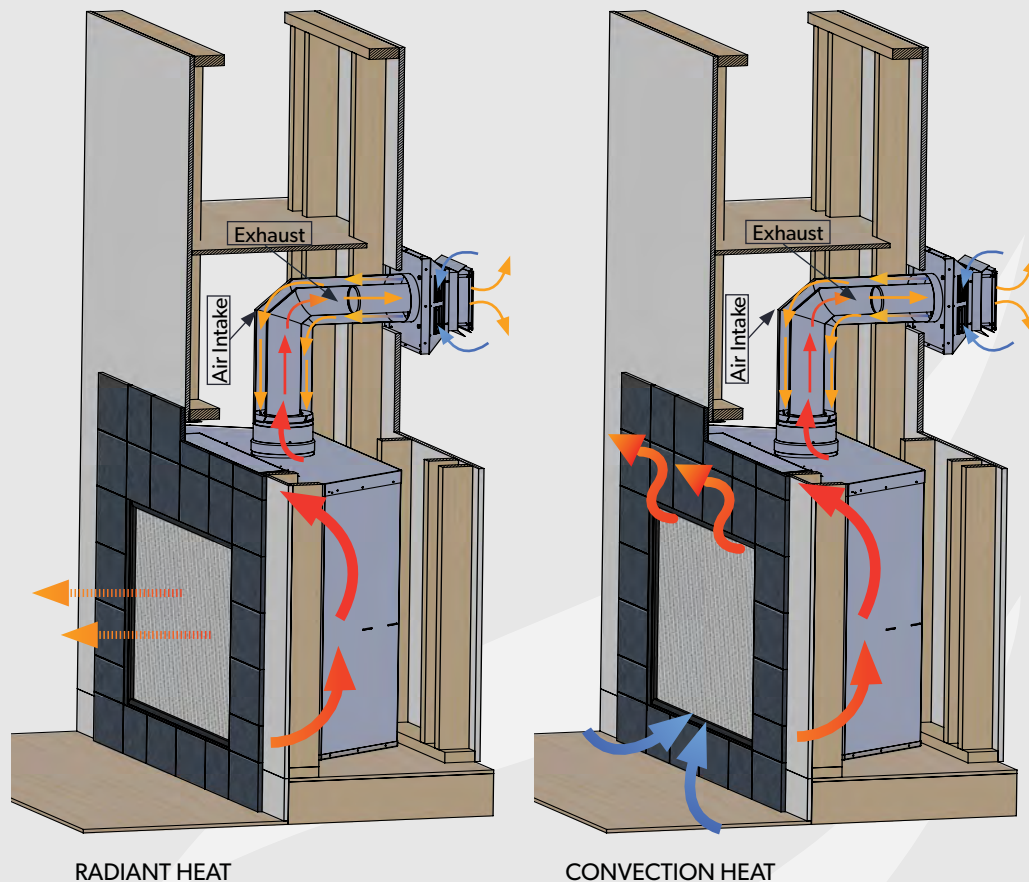

RADIANT HEAT VS CONVECTION HEAT

Radiant heat is the intentional transfer of radiant energy from your Archgard fireplace directly to objects and people within the room. Like the sun on a cool morning or sitting around a campfire, the surrounding temperature may be cool, but you are warm and comfortable because of the radiant heat that is transferred from the source directly to you.

Convection heat generates an air current to help heat the air in the room quicker and push heat out to fill even larger spaces. This process is improved by using the standard efficient six speed heat distribution fan* which is operated using your standard remote control.

Radiant heat is known to be more efficient than convection heat due to differences in the way each system heats your home.

Archgard gas fireplaces give you the best of both heat types as all Archgard gas fireplaces are both radiant heaters AND convection heaters.

RADIANT HEAT

CONVECTION HEAT

DIRECT VENT TECHNOLOGY

All Archgard gas fireplaces use efficient direct vent technology. A direct vent fireplace draws the cooler outside air into the air intake to be used for combustion. The cool air is preheated as it travels down the air intake vent by the warmer exhaust air that is traveling up the inner exhaust vent. This reduces the amount of energy required to heat the combustion air and the amount of energy lost by the exhaust.

The combustion air is mixed with gas and used to create Archgard's panoramic wall-to-wall flame and to heat your home. The byproduct of combustion becomes the exhaust air which begins the cycle again.

WORLD'S FIRST DYNAMIC START ADVANTAGE

Our engineers teamed up with the industry's lead electronics producer to develop the all new Dynamic Start Advantage control system. The new control is absolutely the most reliable, user friendly, and safest start system ever produced.

This system will start the fire slowly and build it up after a draft has been established. This process helps ensure a more reliable start, reduces any condensation on the glass door, and helps to reduce the fatigue and stress to the fireplace caused by the rapid expansion of heating metal.

CONTINUOUS PILOT ON DEMAND

Archgard's efficient gas fireplaces are designed to help save the environment while saving you money! The Continuous Pilot On Demand ignition system is a feature that offers peace of mind while saving energy by turning the pilot off after seven continuous days without use.

This system allows you to live your life without consideration for whether you've left the pilot on or not. Whether you've gone on vacation or it's those warm summer days, the pilot will automatically turn off until you need it. Simply turn on the fireplace to start the seven day timer again.