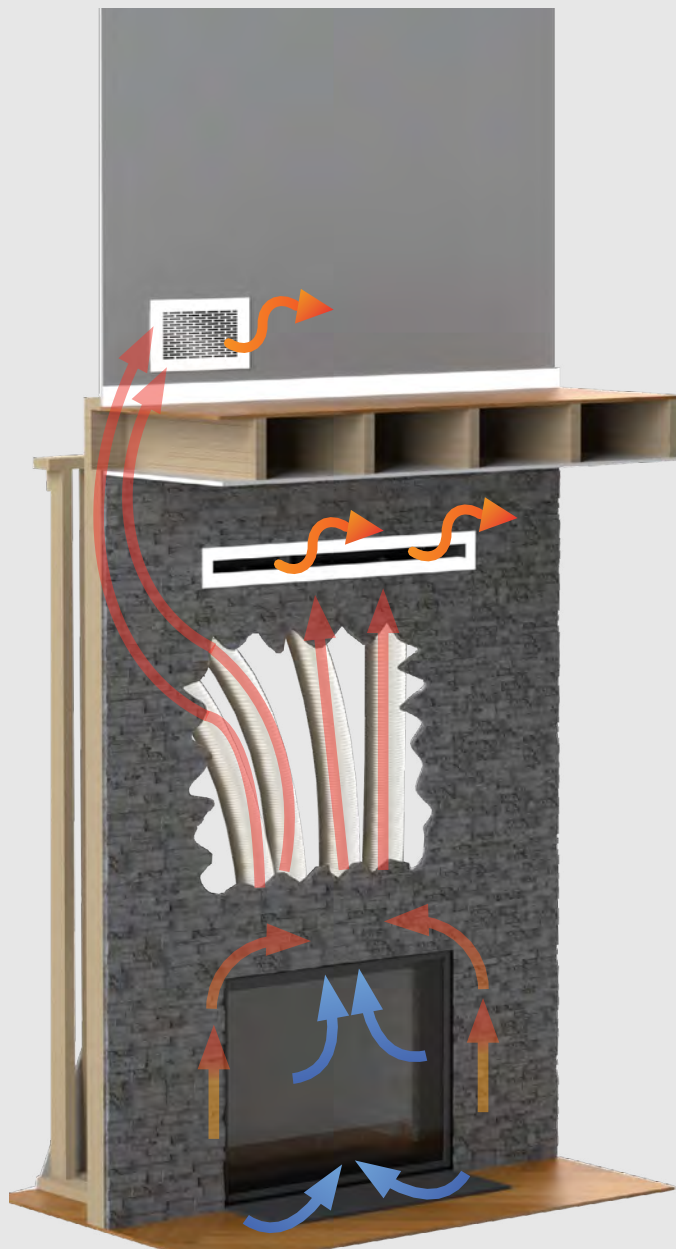

Benefits of IHEAT:

- Allows heat sensitive objects such as a television or artwork to be installed above the fireplace
- Allows for a lower combustible mantel
- Enables the transfer heat to other rooms or even levels of your home with a maximum duct length of 30 feet
- Multiple possible configurations
- Does not require power or special fans to operate
- Adjustable for variable wall thicknesses or finishes

999-IHT-44012 /
999-IHT-54012

999-IHT-440 /
999-IHT-540

The IHEAT Difference

I.H.E.A.T gives you the power to choose how you'd like to heat your home. This Intelligent Heat Exchange and Air Transfer system gives you the ability to transfer the heat from the fireplace away from the fireplace opening to the location of your choosing. Not only does this allow you to direct heat to where you need it most, but it allows even more options for customizing your space.

With IHEAT

Cooler room air enters the fireplace and is warmed by the panoramic wall-to-wall flame. The warm air travels around the firebox and through the ducting to the discharge head(s), directing the warm air to wherever you need it most.

The air immediately above the fireplace opening is cooler, allowing heat sensitive objects to be mounted over the fireplace.*

Without IHEAT

Cooler room air enters the fireplace and is warmed by the panoramic wall-to-wall flame. The warm air travels around the firebox and out of the top of the fireplace to heat the room.