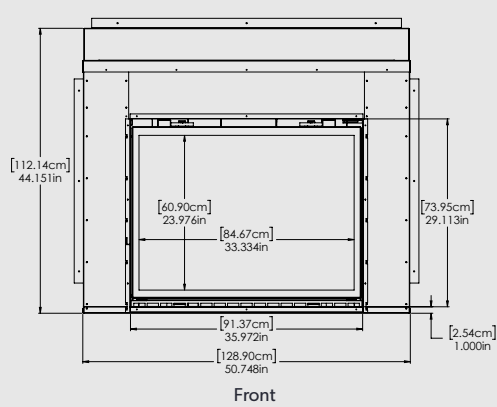

FIREPLACE DIMENSIONS

Front

Left Side

Top

Right Side

FRAMING DIMENSIONS

For more dimensions and installation information see the installation, operation, and maintenance manual.

IHEAT