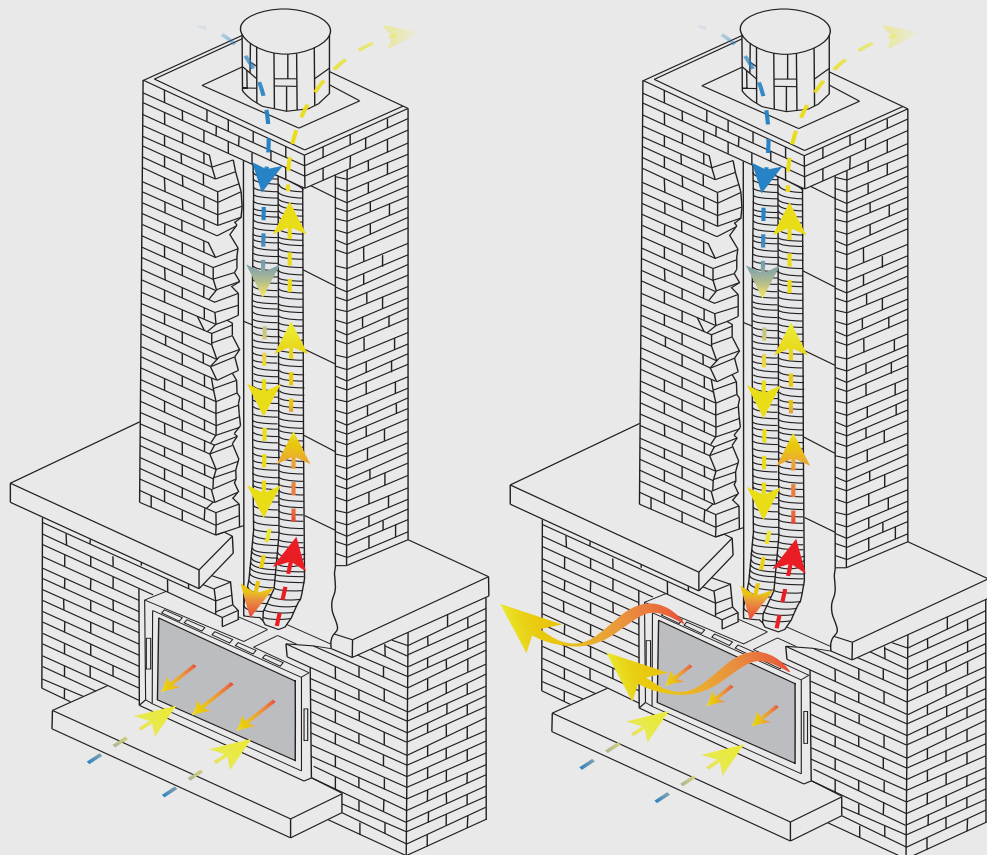

RADIANT HEAT VS CONVECTION HEAT

Radiant heat is the intentional transfer of radiant energy from your Archgard fireplace directly to objects and people within the room. Like the sun on a cool morning or sitting around a campfire, the surrounding temperature may be cool, but you are warm and comfortable because of the radiant heat that is transferred from the source directly to you.

Convection heat generates an air current to help heat the air in the room quicker and push heat out to fill even larger spaces. This process is improved by using the standard efficient six speed heat distribution fan* which is operated using your standard remote control.

Radiant heat is known to be more efficient than convection heat due to differences in the way each system heats your home.

Archgard gas inserts give you the best of both heat types as all Archgard gas inserts are both radiant heaters AND convection heaters.

RADIANT HEAT

CONVECTION HEAT

DYNAMIC START ADVANTAGE

Our engineers teamed up with the industry's lead electronics producer to develop the all new Dynamic Start Advantage control system*. The new control is absolutely the most reliable, user friendly, and safest start system ever produced.

This system will start the fire slowly and build it up after a draft has been established. This process helps ensure a more reliable start, reduces condensation on the glass door, and helps to reduce the pinging and clanging sounds common to other gas fireplaces on startup.

CONTINUOUS PILOT ON DEMAND

Archgard's efficient gas fireplace inserts are designed to help save the environment while saving you money! Continuous Pilot On Demand* is a safety feature which also saves energy by automatically turning the pilot off after seven continuous days without use.

This system allows you to live your life without consideration for whether you've left the pilot on or not. Whether you've gone on vacation or it's those warm summer days, the pilot will automatically turn off until you need it. Simply turn on the fireplace to start the seven day timer again.

California Proposition 65 Warning: These products can expose you to chemicals including Carbon Monoxide, that is an externally vented by-product of fuel combustion, which is [are] known to the State of California to cause cancer, birth defects, or other reproductive harm. For more information, visit www.P65Warnings.ca.gov.