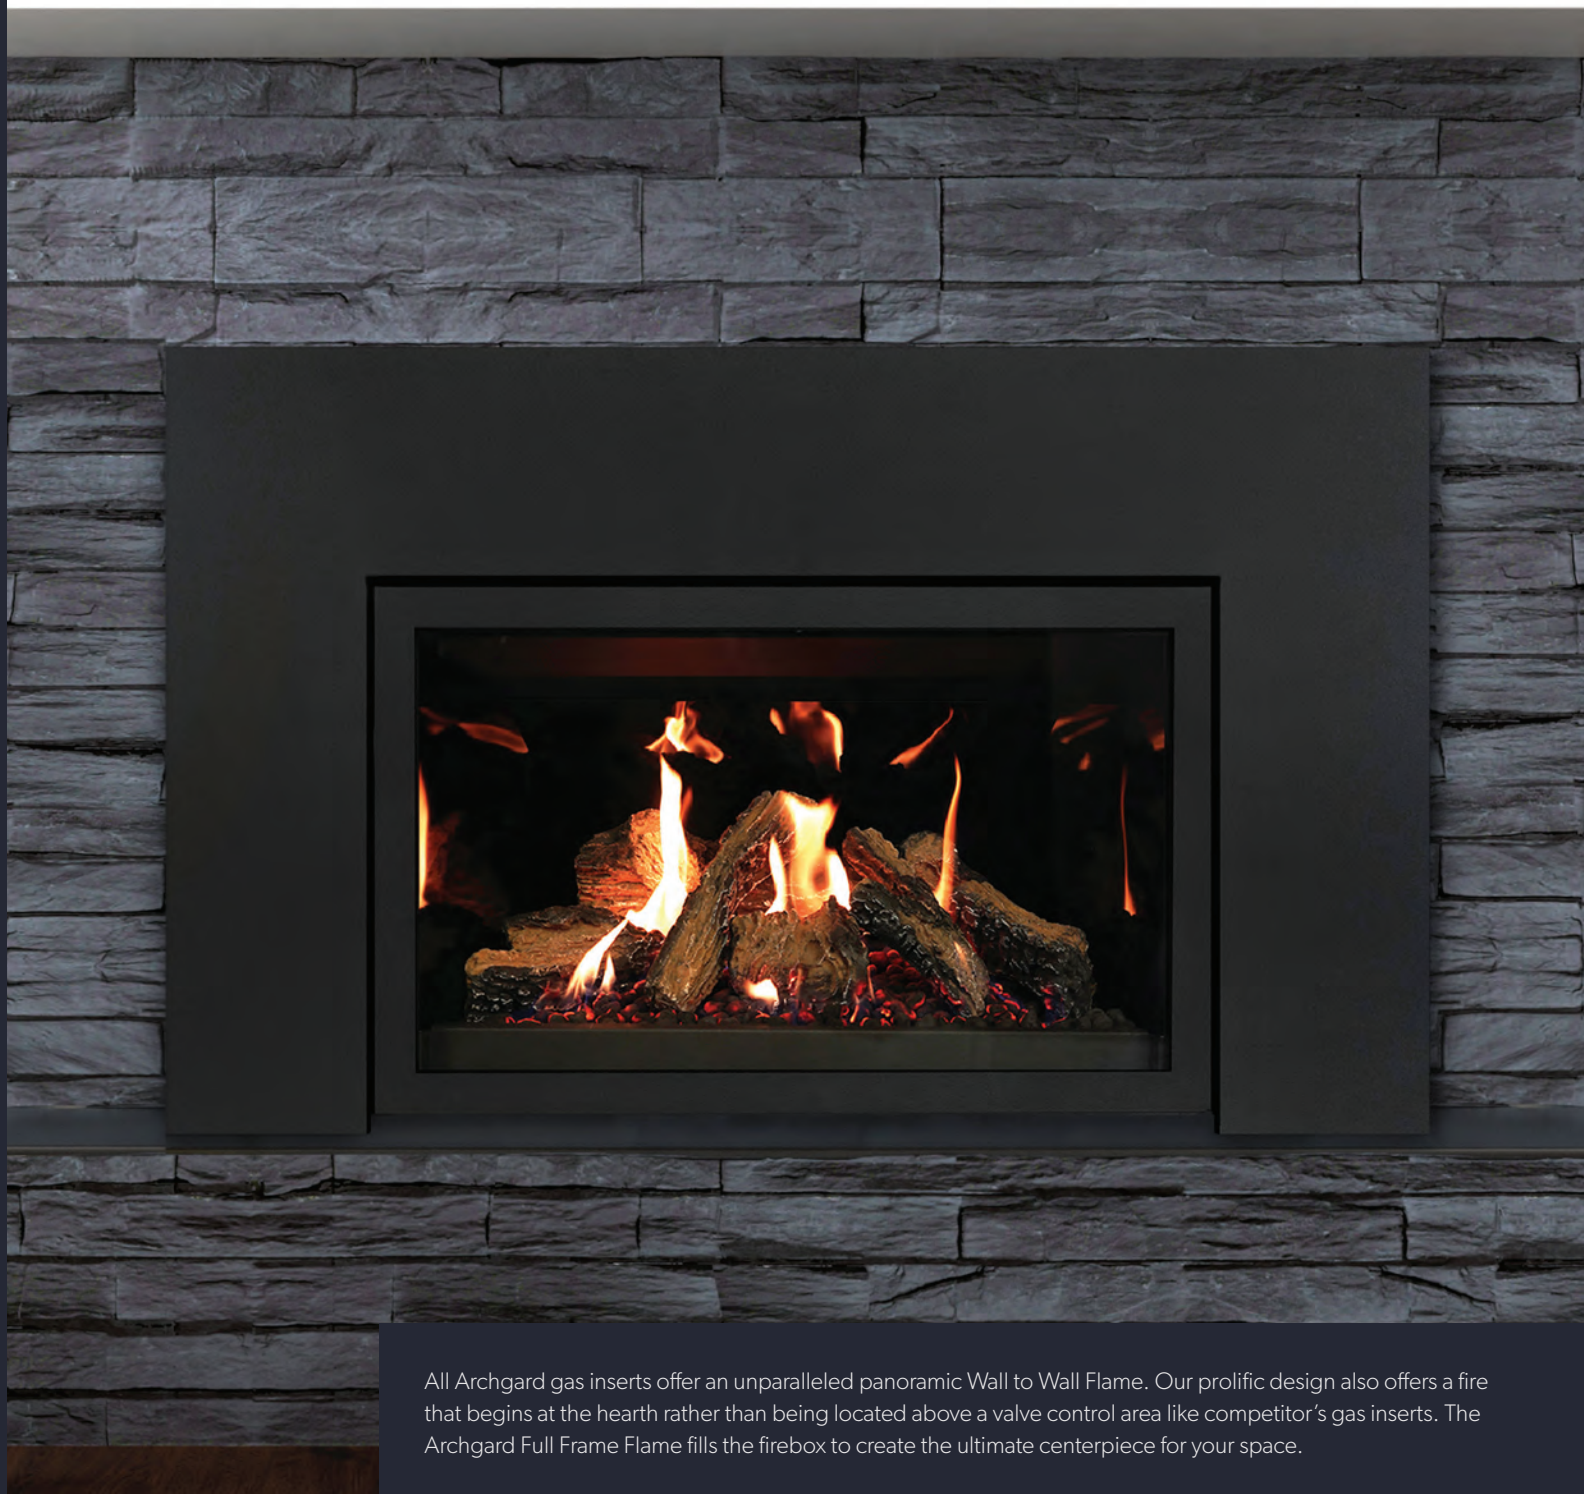

All Archgard gas inserts offer an unparalleled panoramic Wall to Wall Flame. Our prolific design also offers a fire that begins at the hearth rather than being located above a valve control area like competitor's gas inserts. The Archgard Full Frame Flame fills the firebox to create the ultimate centerpiece for your space.

As shown:

Model Number: 27-DVIE22N-2

Surround: 27 SKSBS (Surround Kit, Small Flat Steel, Black, Shallow)

Firebrick option: 27-BRPL-RG (Eternal Flame Reflective Ceramic Glass)