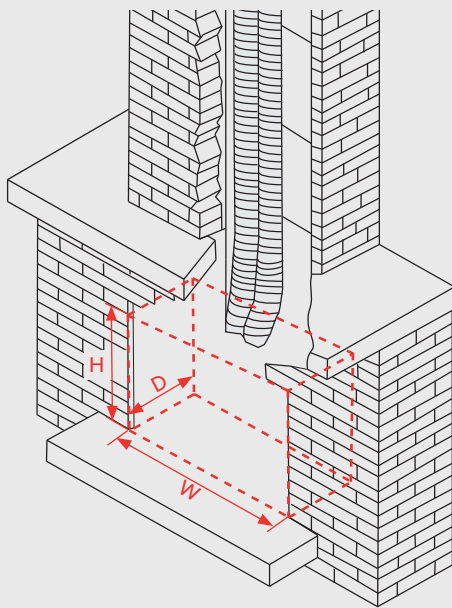

## MINIMUM FIREPLACE OPENING

CHANTICO 27	CHANTICO 31	CHANTICO 36
27.125"W x 17.93"H x 14.36"D	30"W x 20.18"H x 14.25"D	36.25"W x 24"H x 17"D
"Controls out": Controls mounted in forward position for deep surround and surround doors		
29.625"W x 17.93"H x 15.875"D	32.5"W x 20.18"H x 16"D	37.88"W x 24"H x 18.5"D
"Controls in": Controls mounted for shallow surround or inside fit		